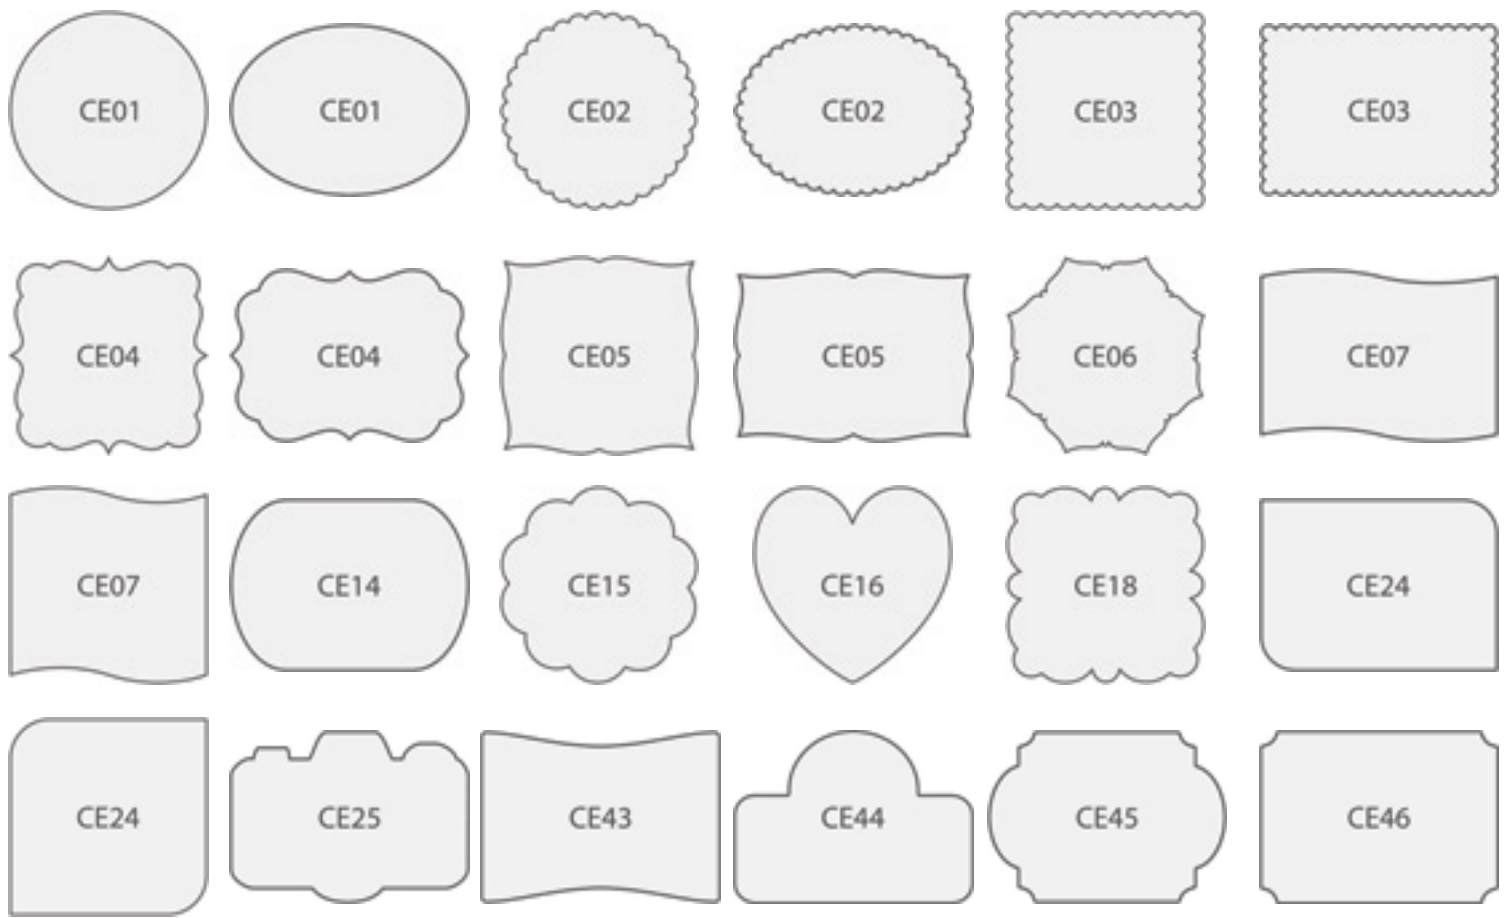

Zippered Bags

These zippered bags are made from durable polyester fabric and have full, borderless printing on both sides. These photo bags come in multiple sizes and are designed to fit your essential gear, each bag also has an additional interior zippered compartment for extra flexibility of use. You can choose two (one for each side) or a single image (repeated on both sides) from

our collection (*see website*). Examples of Large and XL bags are shown.

Size	Approximate Dimensions	Price
XL	10" width x 8" height	$20.00
Large	9" width x 6" height	$18.00
Medium	8" width x 5" height	$15.00
Small	7" width x 4" height	$12.00