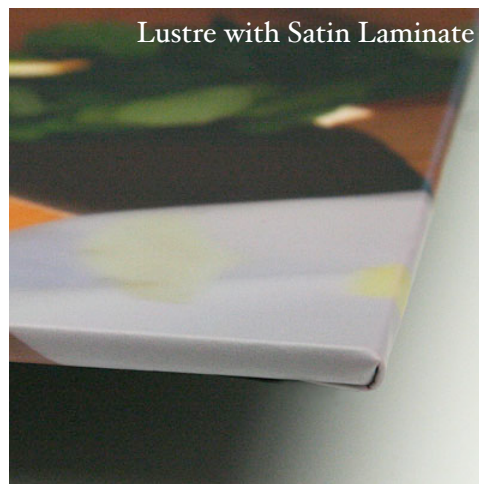

**Fine Art Giclée Canvas Gallery Wraps** are printed directly onto museum quality canvas material using high quality archival inks. The canvas print is then wrapped around a stretcher frame so that the photo's edges are visible on the sides of the frame. Available in 1 1/2 and 2 1/2 -inch depths. A finishing spray is applied to each piece to protect the surface of the print. All Gallery Wraps are delivered with paper backing, bumpers, and hanging hardware attached. All gallery wraps come in the "standard" wrap method: a portion of the image wrapped around the stretcher frame. If a solid color "border" is preferred, please specify at time of ordering. Custom sizes are available, please contact me for details. Also, see the *Splits, Clusters, and Collages* page for information about a grouping of Canvas Gallery Wraps for your home or office.

## ThinWraps and Softop ThinWraps

No frame needed, these mounted and finished prints are ready to hang and available in a variety of sizes and styles.

Photographs are printed on your choice of Lustre Paper, Metallic Paper, or Giclée Canvas material. Images are then covered with a soft Satin Laminate or a Glossy Laminate. The resulting product is then mounted on Gatorboard, with or without a foam layer (Softop) in between the print and the board. Some examples of the paper and laminate combinations are shown below. Create a contemporary Thinwrap wall collage; see *Splits, Clusters, and Collages* page.

Canvas with Satin Laminate

Lustre with Satin Laminate

Metallic with Satin Laminate

Canvas with Glossy Laminate

SoftTop ThinWraps are padded between the print and the mounting board for added dimension. Available with the same Paper Surface and Laminate choices as regular ThinWraps.